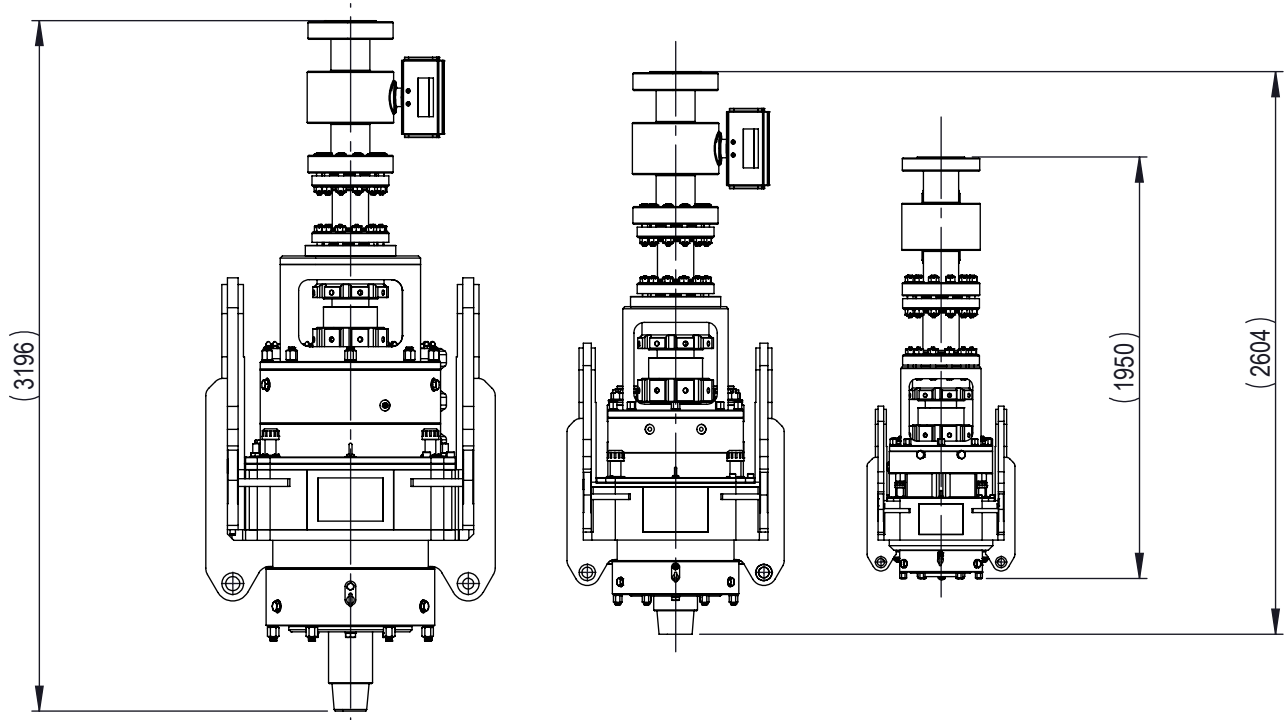

DESCRIPTION: 70, 140 & 240 Tonne Power Swivel (PS)

MATERIAL: API 5L:X52 & BSEN 10025 S355J2

STANDARD: DNV No. 2.22 Lifting Appliances

DATE OF ISSUE: 02/09/2016

SHEET: 1 OF 1

NOTES:

PS240

PS140