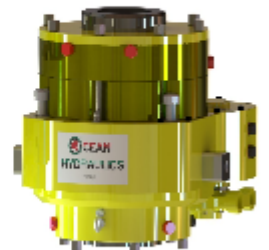

Information Presented On This Data Sheet, Shall Not Be Interpreted As An Offer Or Form Any Part Of A Contract