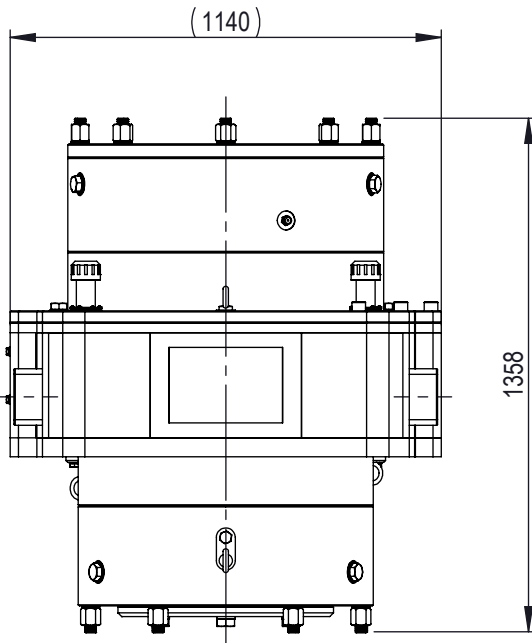

REVISION: 2

DESCRIPTION: 70, 140 & 240 Tonne Power Swivel (PS)

MATERIAL: API 5L:X52 & BSEN 10025 S355J2

STANDARD: DNV No. 2.22 Lifting Appliances

DATE OF ISSUE: 02/09/2016

SHEET: 1 OF 1

NOTES:

PS240