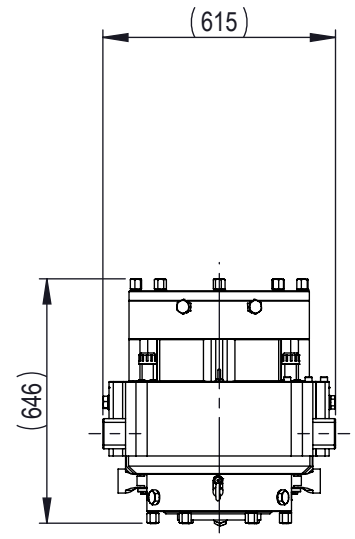

International Drilling Services Ltd,
Carrwood Road, Chesterfield Trading Estate,
Sheepbridge,
Chesterfield,
S41 9QB. UK

Telephone +44 (0) 1246 269911
Fax +44 (0) 1246 269922

PART NUMBER: PS70/140/240 S

REVISION: 2

DESCRIPTION: 70, 140 & 240 Tonne Power Swivel (PS)

MATERIAL: API 5L:X52 & BSEN 10025 S355J2

STANDARD: DNV No. 2.22 Lifting Appliances

DATE OF ISSUE: 02/09/2016

SHEET: 1 OF 1

NOTES:

PS240

PS140

PS70

Information Presented On This Data Sheet, Shall Not Be Interpreted As An Offer Or Form Any Part Of A Contract