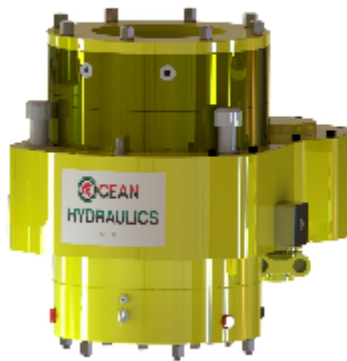

Information Presented On This Data Sheet, Shall Not Be Interpreted As An Offer Or Form Any Part Of A Contract