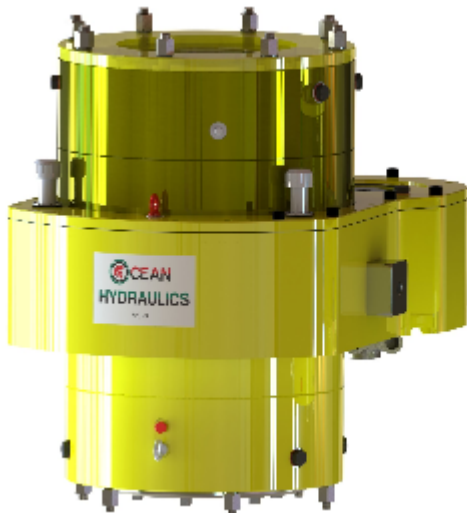

Information Presented On This Data Sheet, Shall Not Be Interpreted As An Offer Or Form Any Part Of A Contract