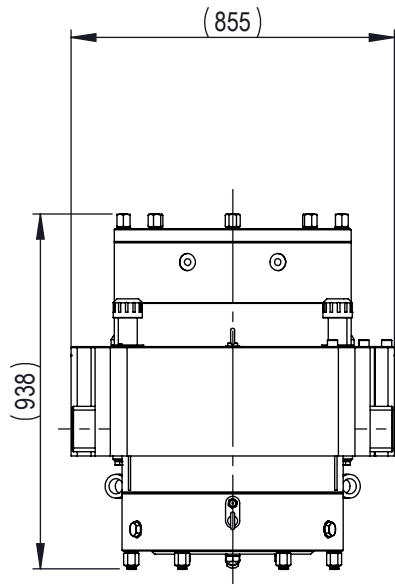

REVISION: 2

DESCRIPTION: 70, 140 & 240 Tonne Power Swivel (PS)

MATERIAL: API 5L:X52 & BSEN 10025 S355J2

STANDARD: DNV No. 2.22 Lifting Appliances

DATE OF ISSUE: 02/09/2016

SHEET: 1 OF 1

NOTES:

PS240