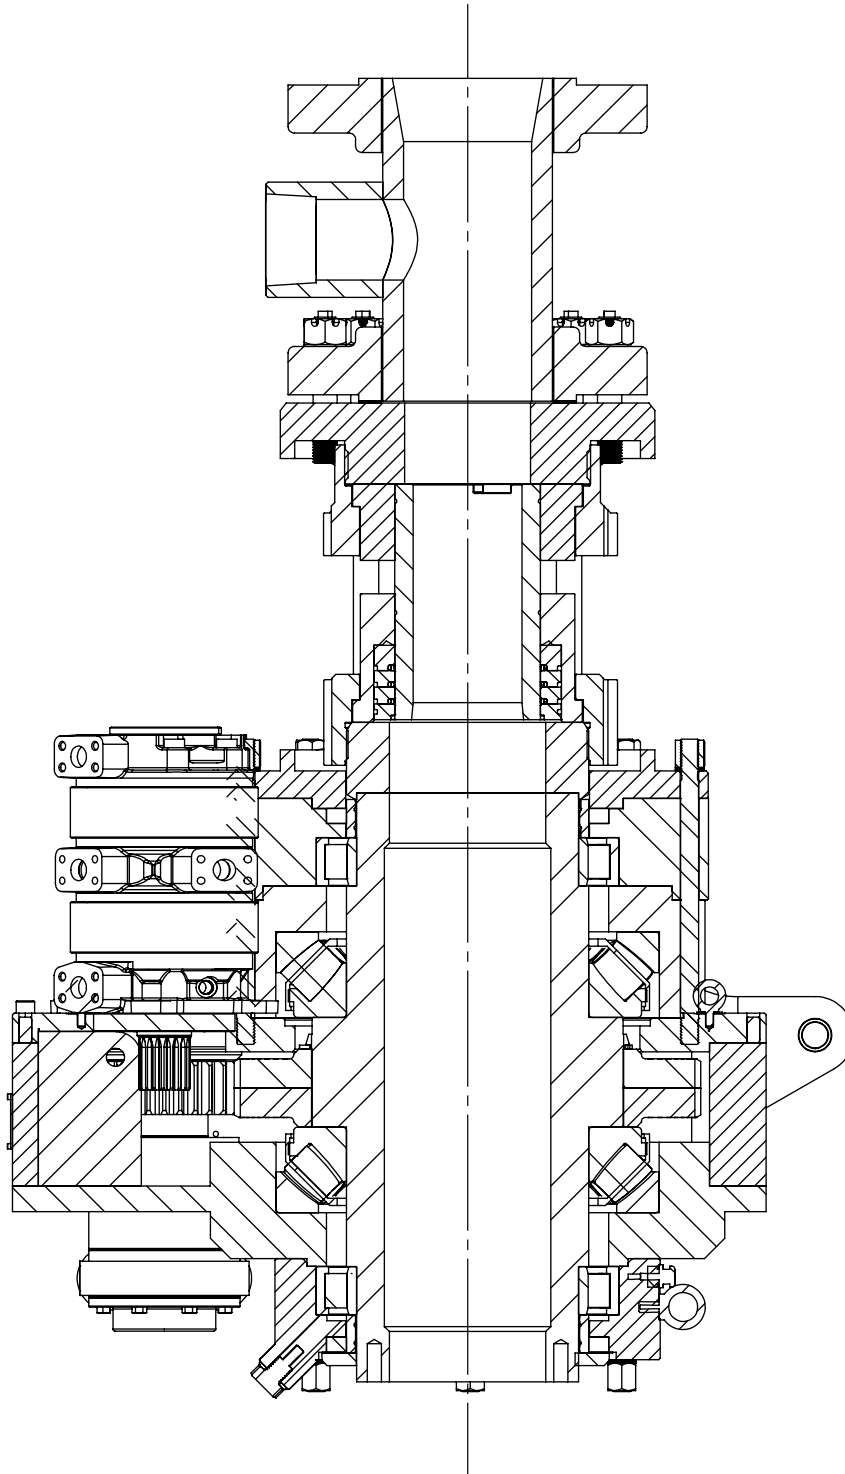

DESCRIPTION: 70 Tonne Power Swivel (PS)

MATERIAL: API 5L:X52 & BSEN 10025 S355J2

STANDARD: DNV No. 2.22 Lifting Appliances

DATE OF ISSUE: 02/09/2016

SHEET: 2 OF 3

NOTES:

Information Presented On This Data Sheet, Shall Not Be Interpreted As An Offer Or Form Any Part Of A Contract