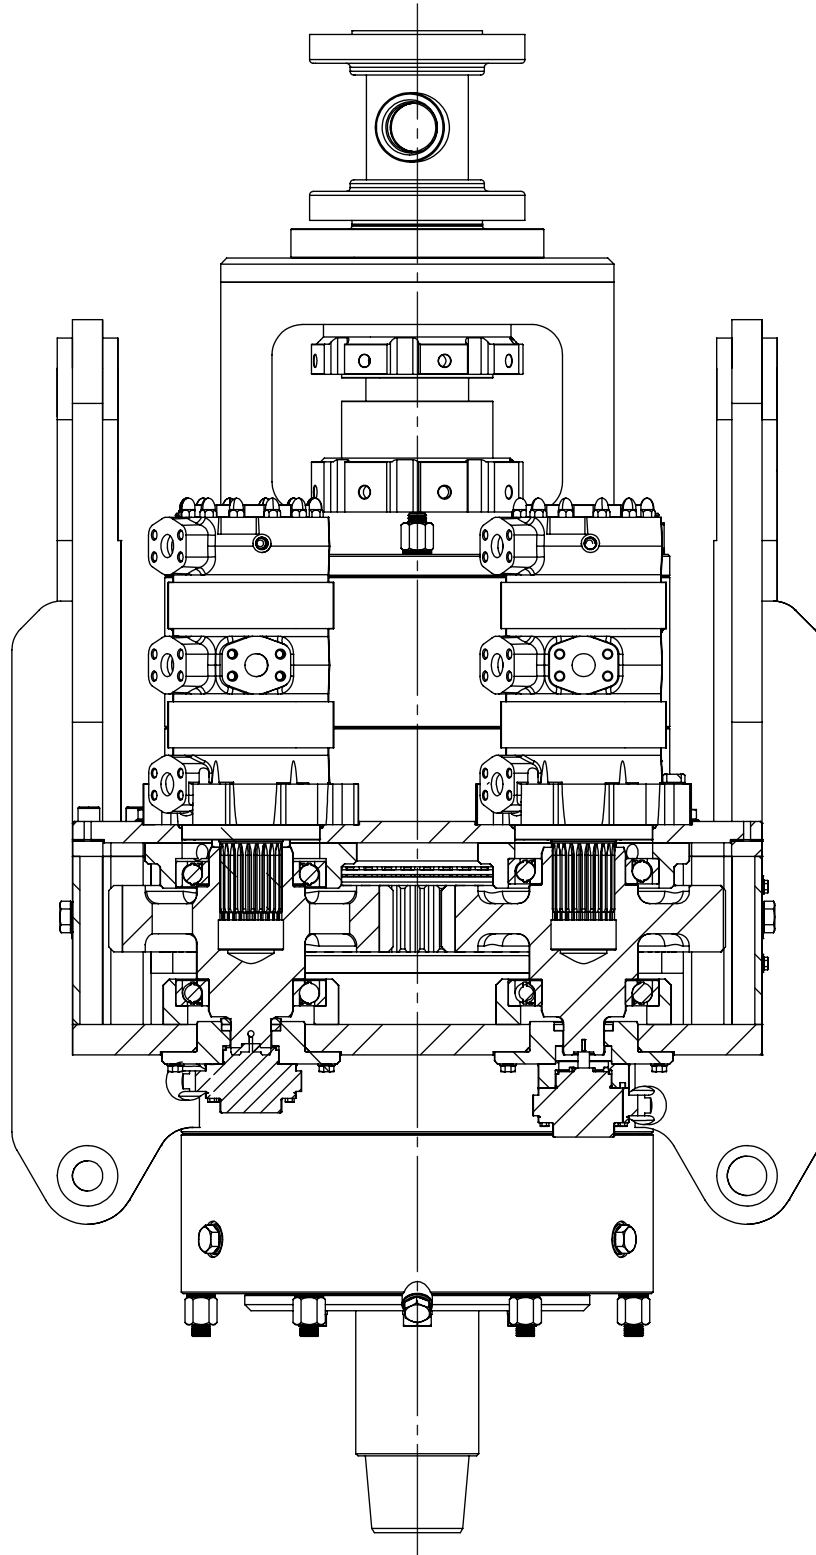

DESCRIPTION: 240 Tonne Power Swivel (PS)

MATERIAL: API 5L:X52 & BSEN 10025 S355J2

STANDARD: DNV No. 2.22 Lifting Appliances

DATE OF ISSUE: 02/09/2015

SHEET: 3 OF 3

NOTES:

Information Presented On This Data Sheet, Shall Not Be Interpreted As An Offer Or Form Any Part Of A Contract