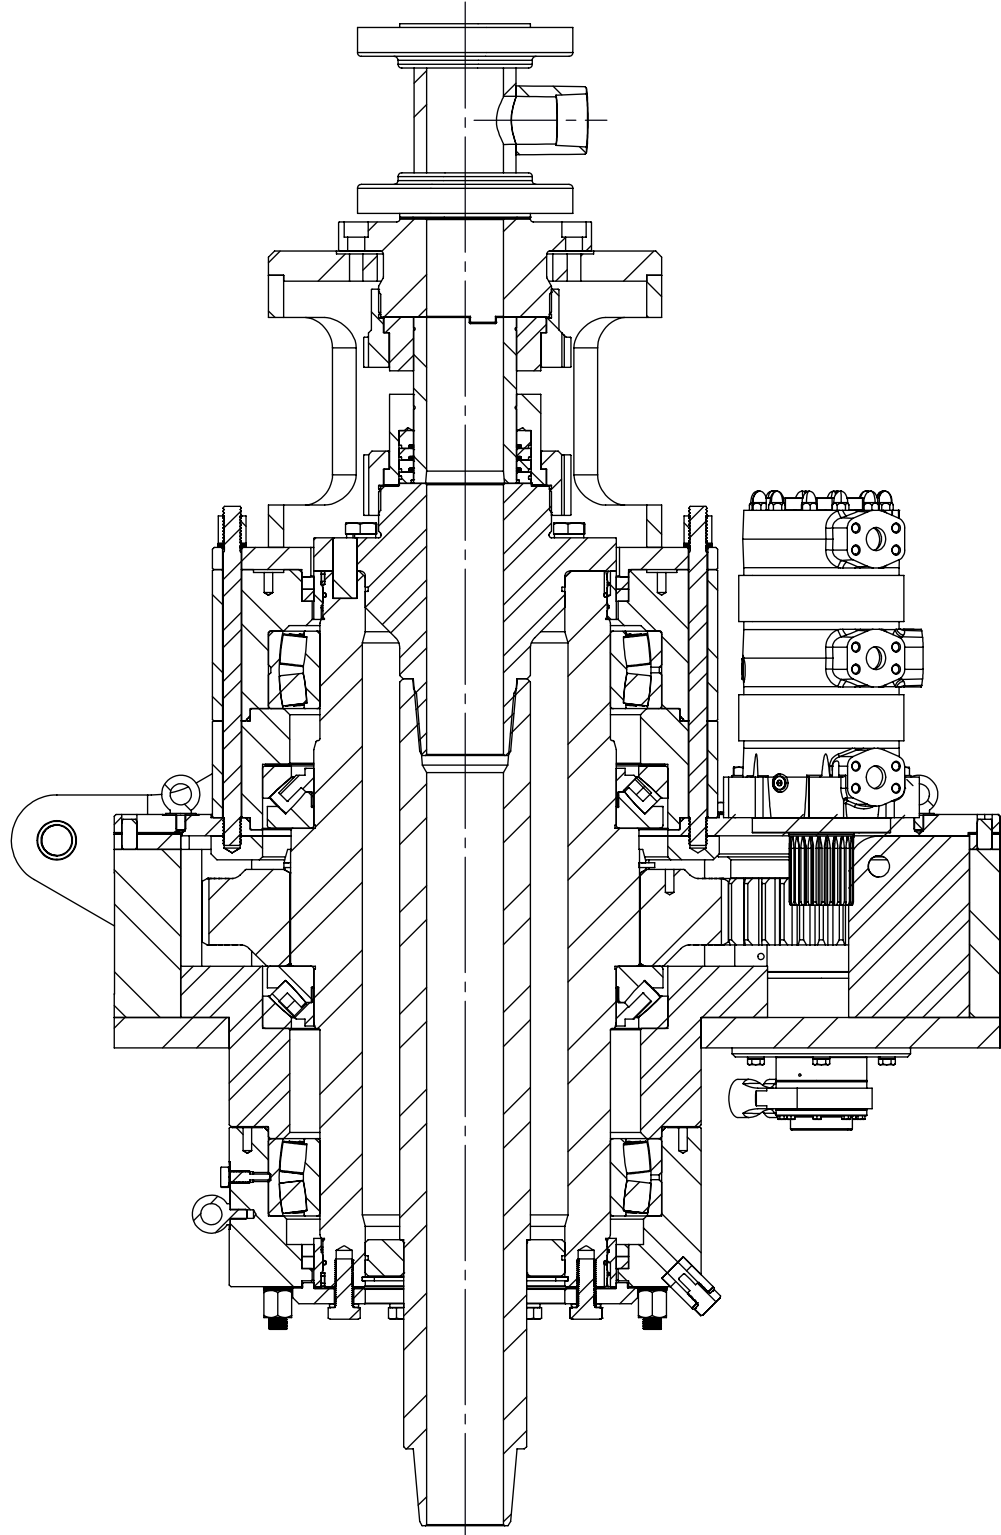

REVISION: 1

DESCRIPTION: 240 Tonne Power Swivel (PS)

MATERIAL: API 5L:X52 & BSEN 10025 S355J2

STANDARD: DNV No. 2.22 Lifting Appliances

DATE OF ISSUE: 02/09/2015

SHEET: 2 OF 3

NOTES:

Information Presented On This Data Sheet, Shall Not Be Interpreted As An Offer Or Form Any Part Of A Contract