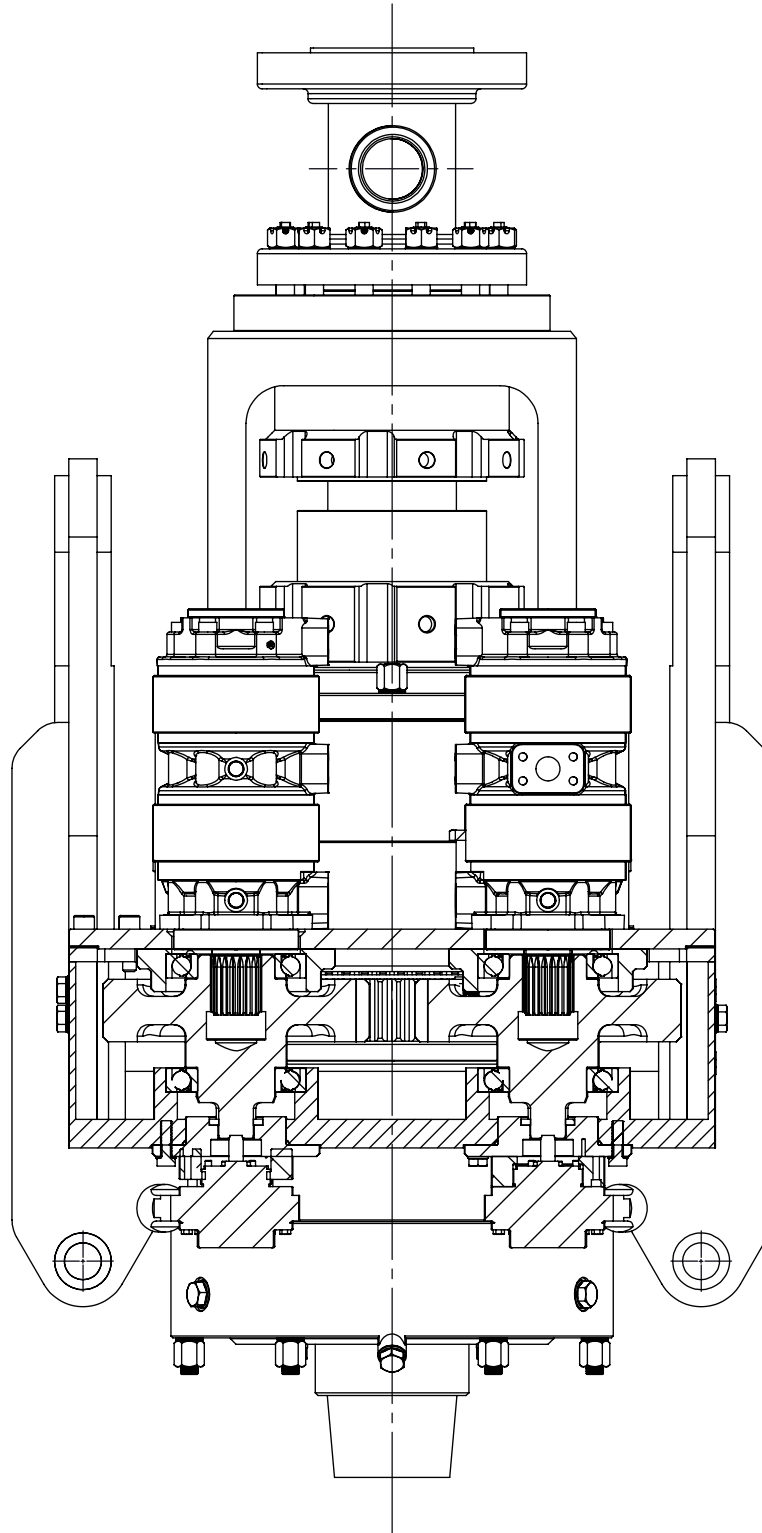

DESCRIPTION: 140 Tonne Power Swivel (PS)

MATERIAL: API 5L:X52 & BSEN 10025 S355J2

STANDARD: DNV No. 2.22 Lifting Appliances

DATE OF ISSUE: 02/09/2015

SHEET: 3 OF 3

NOTES:

Information Presented On This Data Sheet, Shall Not Be Interpreted As An Offer Or Form Any Part Of A Contract