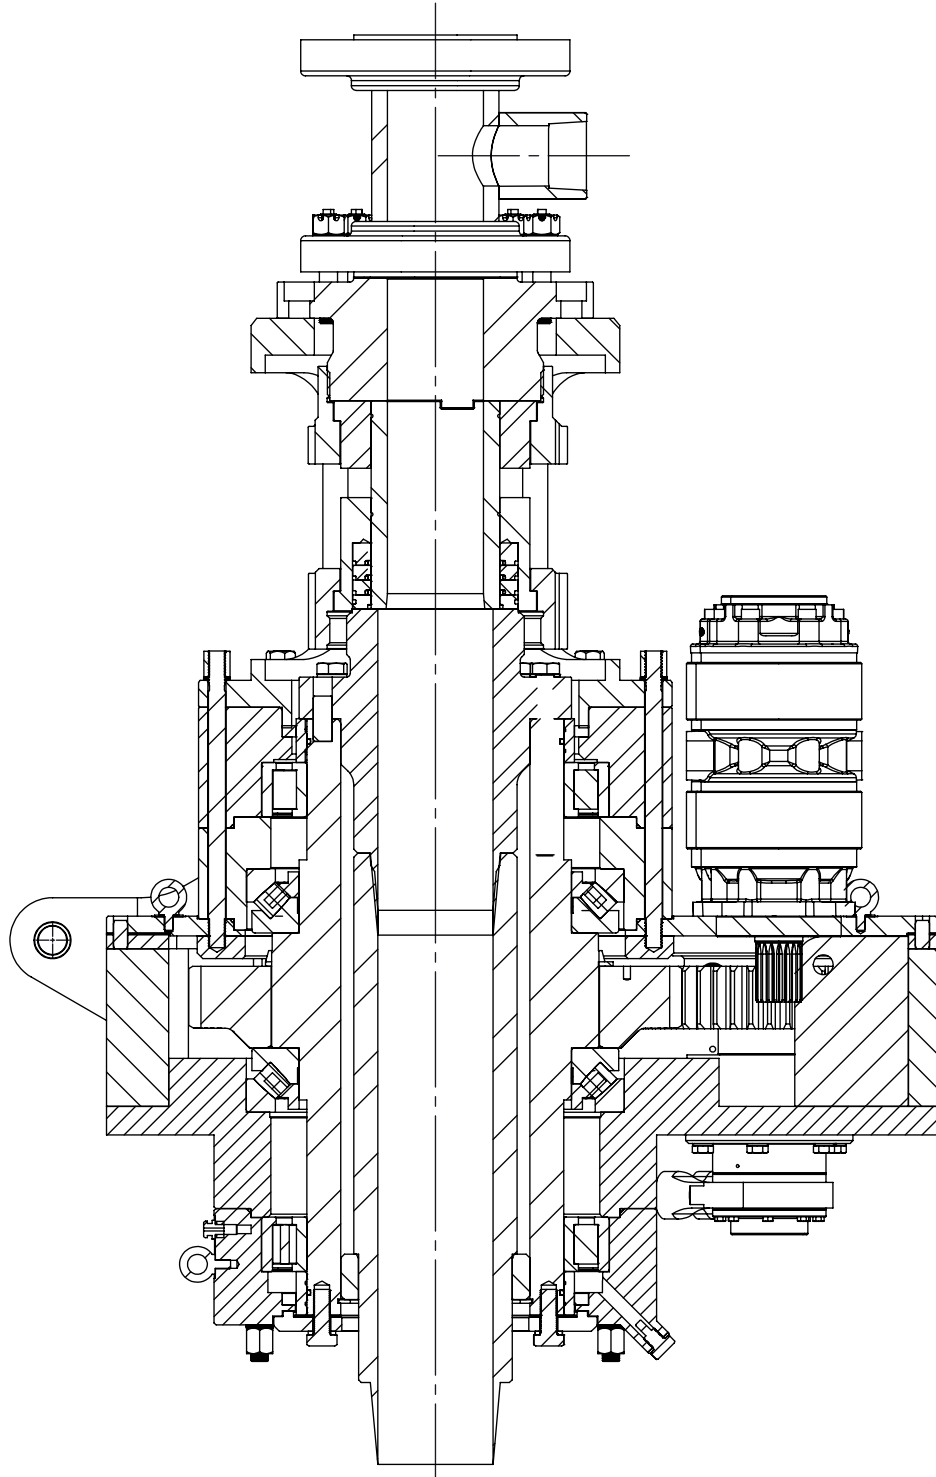

REVISION: 1

DESCRIPTION: 140 Tonne Power Swivel (PS)

MATERIAL: API 5L:X52 & BSEN 10025 S355J2

STANDARD: DNV No. 2.22 Lifting Appliances

DATE OF ISSUE: 02/09/2015

SHEET: 2 OF 3

NOTES:

Information Presented On This Data Sheet, Shall Not Be Interpreted As An Offer Or Form Any Part Of A Contract